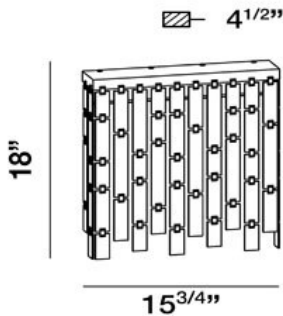

SENSATION, 3-LIGHT WALL MOUNT

PRODUCT DETAILS

No.	:	19444-017
Product Color	:	CHROME
Shade / Accent Colour	:	GLASS
Width	:	15.75"
Height	:	18"
Ext	:	4.5"
Weight	:	6.6LBS

LIGHT SOURCE DETAILS

Number of Bulbs	:	3
Light Source	:	BULB
Light Source Type	:	A19
Input Voltage	:	120V
Bulb Voltage	:	120V
Socket Type	:	E26
Wattage	:	3 X 60W
Total Wattage	:	180W
Bulb Included	:	NO
Dimmable	:	YES

OPTIONS AVAILABLE

ITEM NO.	FINISH	SHADE
19444-017	CHROME	SMOKED MIRRORED GLASS

TECHNICAL DETAILS

Light Direction	:	DOWN
Adjustable Lamp Head	:	NO
Approval	:	

PROJECT INFORMATION

Job Name: Date: Type:

Comments: