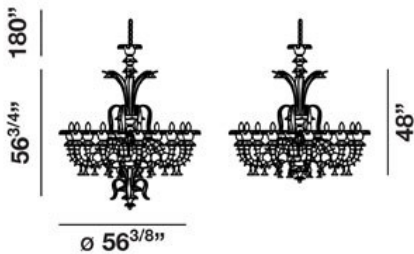

ORILLIA, 10-LIGHT CHANDELIER

PRODUCT DETAILS

No.	:	16661-021
Product Color	:	CHROME
Shade / Accent Colour	:	GLASS
Diameter	:	56.375"
Height	:	56.75"
Overall Height	:	236.75"

LIGHT SOURCE DETAILS

Number of Bulbs	:	10
Light Source	:	BULB
Light Source Type	:	B10
Input Voltage	:	120V
Bulb Voltage	:	120V
Socket Type	:	E12
Wattage	:	10 X 60W
Total Wattage	:	600W
Bulb Included	:	NO
Dimmable	:	YES

OPTIONS AVAILABLE

ITEM NO.	FINISH	SHADE
16661-021	CHROME	BLACK

TECHNICAL DETAILS

Light Direction	:	UP AND DOWN
Hanging Support Type	:	CHAIN
Hanging Support Length	:	180"
Canopy / Backplate Height	:	3.35"
Canopy / Backplate Dia.	:	6.7"
Adjustable Lamp Head	:	NO
Approval	:	