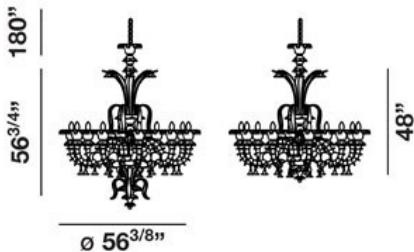

ORILLIA, 10-LIGHT CHANDELIER

PRODUCT DETAILS

No.	:	16661-021
Product Color	:	CHROME
Shade / Accent Colour	:	BLACK
Diameter	:	56.375"
Height	:	56.75"
Overall Height	:	236.75"

LIGHT SOURCE DETAILS

Number of Bulbs	:	10
Light Source	:	Incandescent
Light Source Type	:	B10
Input Voltage	:	120V
Bulb Voltage	:	120V
Socket Type	:	E12
Wattage	:	60W
Total Wattage	:	600W
Bulb Included	:	No
Dimmable	:	Yes

OPTIONS AVAILABLE

ITEM NO.	FINISH	SHADE
16661-021	CHROME	BLACK

TECHNICAL DETAILS

Light Direction	:	Up and Down
Hanging Support Type	:	CHAIN
Hanging Support Length	:	180"
Canopy / Backplate Height	:	3.35"
Canopy / Backplate Dia.	:	6.7"
Adjustable Lamp Head	:	No
Approval	:	