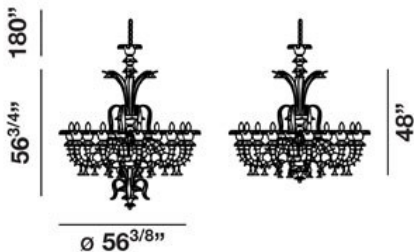

ORILLIA, 10-LIGHT CHANDELIER

PRODUCT DETAILS

No.	:	16661-021
Product Color	:	CHROME
Shade / Accent Colour	:	GLASS
Diameter	:	56.375"
Height	:	56.75"
Overall Height	:	236.75"

LIGHT SOURCE DETAILS

Number of Bulbs	:	10
Light Source	:	BULB
Light Source Type	:	B10
Input Voltage	:	120V
Bulb Voltage	:	120V
Socket Type	:	E12
Wattage	:	10 X 60W
Total Wattage	:	600W
Bulb Included	:	NO
Dimmable	:	YES

OPTIONS AVAILABLE

ITEM NO.	FINISH	SHADE
16661-021	CHROME	BLACK

TECHNICAL DETAILS

Light Direction	:	UP AND DOWN
Hanging Support Type	:	CHAIN
Hanging Support Length	:	180"
Canopy / Backplate Height	:	3.35"
Canopy / Backplate Dia.	:	6.7"
Adjustable Lamp Head	:	NO
Approval	:	