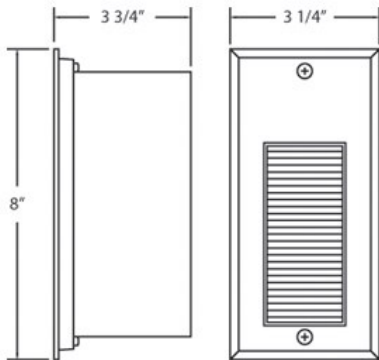

### PRODUCT DETAILS

No.	:	14751-011
Product Color	:	STAINLESS STEEL
Shade / Accent Colour	:	METAL
Width	:	3.25"
Height	:	8"
Ext	:	3.75"
Weight	:	1.9LBS

### LIGHT SOURCE DETAILS

Number of Bulbs	:	1
Light Source	:	LED
Light Source Type	:	INTEGRATED LED
Input Voltage	:	120V
Bulb Voltage	:	120V
Socket Type	:	LED
Wattage	:	1 X 0.4W
Total Wattage	:	0.4W
Kelvin	:	3000K
CRI	:	80
Bulb Included	:	YES
Dimmable	:	NO

### TECHNICAL DETAILS

Driver	:	ELECTRONIC DRIVER 120V 50/60HZ
Adjustable Lamp Head	:	NO
IP Rating	:	54
Location	:	WET
Approval	:	<input type="checkbox"/>
Title 24	:	YES
Cut Hole Length	:	7.5"
Cut Hole Width	:	2.75"