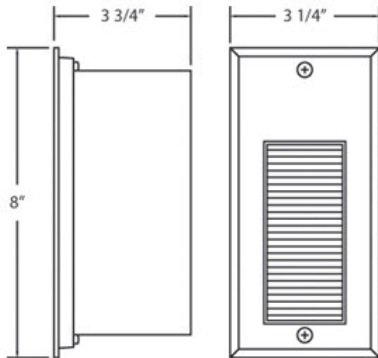

ORONA, IN-WALL, .4W LED

PRODUCT DETAILS

No.	:	14751-011
Product Color	:	STAINLESS STEEL
Shade / Accent Colour	:	FROST
Width	:	3.25"
Height	:	8"
Ext	:	3.75"
Weight	:	1.9lbs

LIGHT SOURCE DETAILS

Number of Bulbs	:	1 / 1
Light Source	:	LED / LED
Light Source Type	:	INTEGRATED LED / INTEGRATED LED
Input Voltage	:	120 / 120V
Bulb Voltage	:	120 / 120V
Socket Type	:	LED / LED
Wattage	:	0.4 / 0.4W
Total Wattage	:	0.4 / 0.4W
Initial Lumens	:	420 / 420lm
Kelvin	:	3000 / 3000K
CRI	:	80 / 80
Bulb Included	:	Yes / Yes
Dimmable	:	No / No

OPTIONS AVAILABLE

ITEM NO.	FINISH	SHADE
14751-011	STAINLESS STEEL	FROST
14751-028	STAINLESS STEEL	WHITE
14751-011	STAINLESS STEEL	FROST
14751-028	STAINLESS STEEL	WHITE

TECHNICAL DETAILS

Driver	:	Electronic driver 120V 50/60Hz
Adjustable Lamp Head	:	No
IP Rating	:	54
Location	:	WET
Approval	:	
Title 24	:	Yes
Cut Hole Length	:	7.5"
Cut Hole Width	:	2.75"