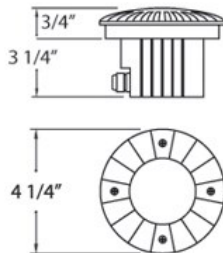

## PRODUCT DETAILS

No.	:	14749-018
Product Color	:	BLACK
Shade / Accent Colour	:	BLACK
Diameter	:	4.25"
Height	:	3.25"
Ext	:	0.75"
Weight	:	1.4lbs

## TECHNICAL DETAILS

Light Direction	:	Up
Driver	:	Electronic driver 120V 50/60Hz
Adjustable Lamp Head	:	No
IP Rating	:	67
Location	:	WET
Approval	:	
Title 24	:	Yes
Cut Hole Diameter	:	4.25"