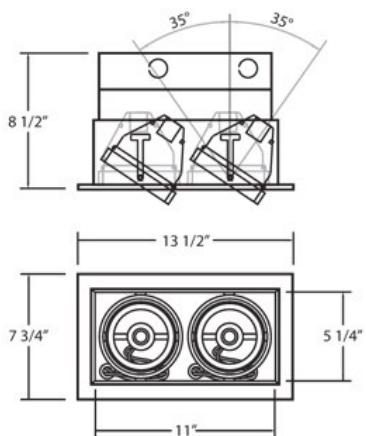

### PRODUCT DETAILS

No.	:	TE132-01
Product Color	:	BLACK
Shade / Accent Colour	:	BLACK
Length	:	13.5"
Width	:	7.75"
Height	:	8.5"
Weight	:	5lbs

### TECHNICAL DETAILS

Location	:	DRY
Approval	:	
Horizontal Adjustment	:	35
Cut Hole Length	:	12.75"
Cut Hole Width	:	6.75"