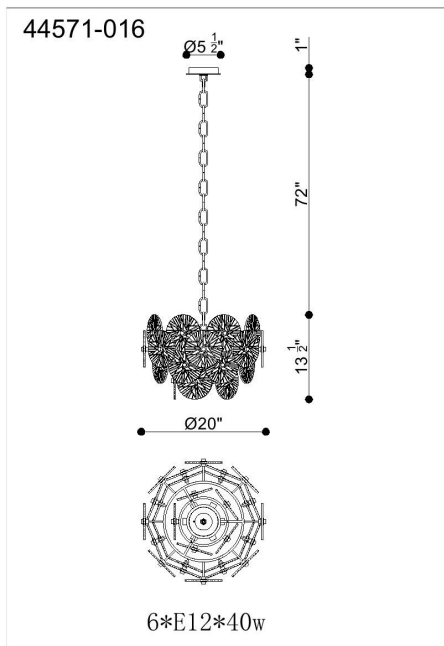

SUE-ANNE, 6-LIGHT CHANDELIER

PRODUCT DETAILS

No.	:	44571-016
Product Color	:	PLATED BRASS
Diameter	:	20"
Height	:	13.5"

LIGHT SOURCE DETAILS

Number of Bulbs	:	6
Light Source	:	INCANDESCENT
Light Source Type	:	B10
Input Voltage	:	120V
Bulb Voltage	:	120V
Socket Type	:	E12
Wattage	:	60W
Total Wattage	:	360W
Bulb Included	:	NO
Dimmable	:	YES

OPTIONS AVAILABLE

ITEM NO.	FINISH	SHADE
44571-016	PLATED BRASS	

TECHNICAL DETAILS

Hanging Support Type	:	CHAIN
Hanging Support Length	:	72"
Canopy / Backplate Height	:	1"
Canopy / Backplate Dia.	:	5.5"
Location	:	DRY