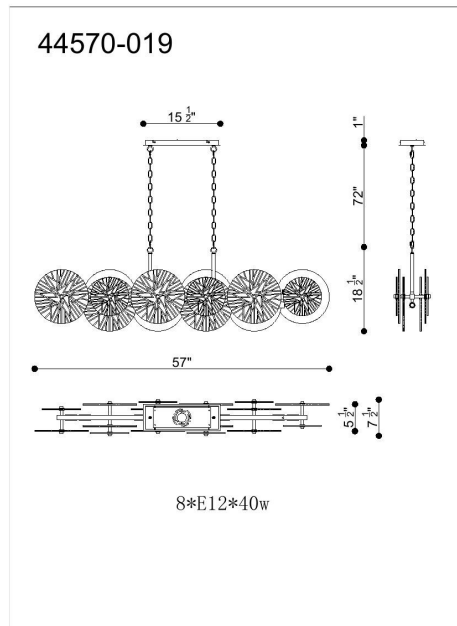

SUE-ANNE, 8-LIGHT 57IN LINEAR CHANDELIER

PRODUCT DETAILS

No.	:	44570-019
Product Color	:	MATTE GOLD
Shade / Accent Colour	:	AMBER
Shade / Accent Material	:	GLASS
Length	:	57"
Width	:	7.5"
Height	:	18.5"
Weight	:	36.5LBS
Shade Width	:	0.25"
Shade Diameter	:	12"

LIGHT SOURCE DETAILS

Number of Bulbs	:	8
Light Source Type	:	B10
Input Voltage	:	120V
Bulb Voltage	:	120V
Socket Type	:	E12
Wattage	:	8 X 60W
Total Wattage	:	480W
Bulb Included	:	NO
Dimmable	:	YES

OPTIONS AVAILABLE

ITEM NO.	FINISH	SHADE
44570-019	MATTE GOLD	

TECHNICAL DETAILS

Hanging Support Type	:	CHAIN
Hanging Support Length	:	72"
Canopy / Backplate Length	:	7.5"
Canopy / Backplate Height	:	5.25"
Canopy / Backplate Width	:	1.75"
IP Rating	:	IP22
Location	:	DRY
Beam Angle	:	360