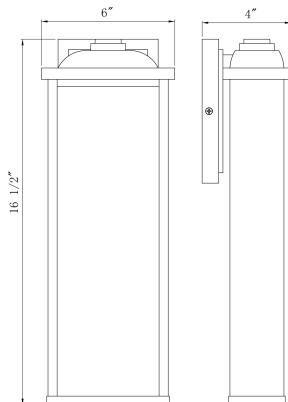

### PRODUCT DETAILS

No.	:	44477-011
Product Color	:	POWDER COAT BLACK
Shade / Accent Colour	:	CLEAR
Shade / Accent Material	:	GLASS
Length	:	6"
Width	:	4"
Height	:	16.5"
Ext	:	4"
Weight	:	3.9LBS
Shade Height	:	2.75"
Shade Diameter	:	1"

### TECHNICAL DETAILS

Hanging Support Type	:	J-BOX
Canopy / Backplate Length	:	4.5"
Canopy / Backplate Height	:	6.5"
Canopy / Backplate Width	:	0.75"
IP Rating	:	IP44
Location	:	WET
Beam Angle	:	360

44477-011