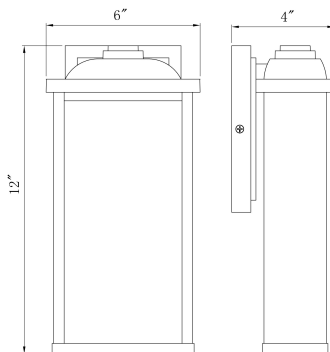

VENYA, 12IN INTEGRATED LED OUTDOOR WALL SCONCE

PRODUCT DETAILS

No.	:	44476-014
Product Color	:	POWDER COAT BLACK
Shade / Accent Material	:	GLASS
Length	:	6"
Width	:	4"
Height	:	12"
Ext	:	4"
Shade Height	:	2.75"
Shade Diameter	:	1"

OPTIONS AVAILABLE

ITEM NO.	FINISH	SHADE
44476-014	POWDER COAT BLACK	

TECHNICAL DETAILS

Hanging Support Type	:	J-BOX
Canopy / Backplate Length	:	4.5"
Canopy / Backplate Height	:	6.5"
Canopy / Backplate Width	:	0.75"
IP Rating	:	IP44
Location	:	WET
Title 24	:	YES
Beam Angle	:	360