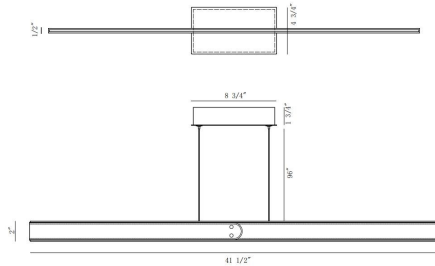

VERDURA, 1-LIGHT RECTANGULAR PENDANT

PRODUCT DETAILS

No.	:	44298-029
Product Color	:	GREY
Length	:	41.5"
Width	:	0.5"
Height	:	2"

LIGHT SOURCE DETAILS

Light Source Type	:	INTEGRATED LED
Input Voltage	:	120V
Bulb Voltage	:	24V
Socket Type	:	LED
Total Wattage	:	35W
Delivered Lumens	:	880LM
Kelvin	:	3500K
CRI	:	90+
Dimmable	:	YES

OPTIONS AVAILABLE

ITEM NO.	FINISH	SHADE
44298-012	BLACK	
44298-029	GREY	

TECHNICAL DETAILS

Hanging Support Type	:	WIRE
Hanging Support Length	:	96"
Canopy / Backplate Length	:	8.75"
Canopy / Backplate Height	:	4.75"
Canopy / Backplate Width	:	1.75"
Location	:	DRY
Title 24	:	YES