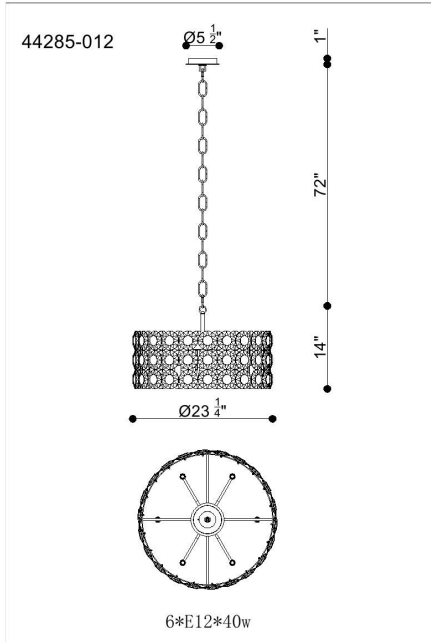

PERRENE, PERRENE, MED CHANDELIER

PRODUCT DETAILS

No.	:	44285-012
Product Color	:	CHROME
Length	:	23.5"
Width	:	23.5"
Diameter	:	23.5"
Height	:	14"
Overall Height	:	71"
Weight	:	23.5LBS

LIGHT SOURCE DETAILS

Number of Bulbs	:	6
Light Source	:	INCANDESCENT
Light Source Type	:	B10
Input Voltage	:	120V
Bulb Voltage	:	120V
Socket Type	:	E12
Wattage	:	40W
Total Wattage	:	240W
Bulb Included	:	NO
Dimmable	:	NO

OPTIONS AVAILABLE

ITEM NO.	FINISH	SHADE
44285-012	CHROME	
44285-026	GOLD	NA

TECHNICAL DETAILS

Light Direction	:	MULTI
Hanging Support Type	:	CHAIN
Hanging Support Length	:	57"
Rods Included	:	YES
Canopy / Backplate Length	:	5.5"
Canopy / Backplate Height	:	1"
Canopy / Backplate Width	:	5.5"
Canopy / Backplate Dia.	:	5.5"
IP Rating	:	IP20
Location	:	DRY
Approval	:	