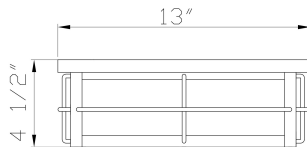

### TECHNICAL DETAILS

Hanging Support Type	:	J-BOX
Canopy / Backplate Length	:	13"
Canopy / Backplate Height	:	1"
Canopy / Backplate Width	:	13"
Canopy / Backplate Dia.	:	8"
IP Rating	:	IP44
Location	:	DAMP
Beam Angle	:	360