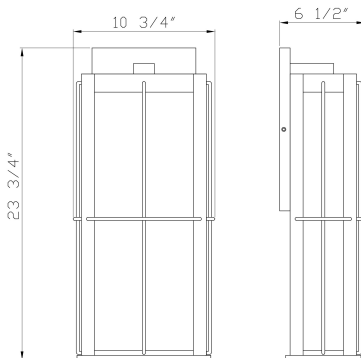

BENSA, 24IN INTEGRATED LED OUTDOOR WALL SCONCE

PRODUCT DETAILS

No.	:	44269-012
Product Color	:	MATTE BLACK
Shade / Accent Colour	:	WHITE
Shade / Accent Material	:	GLASS
Width	:	10.75"
Height	:	23.75"
Ext	:	6.5"

LIGHT SOURCE DETAILS

Number of Bulbs	:	1
Light Source	:	LED
Light Source Type	:	INTEGRATED LED
Input Voltage	:	120V
Bulb Voltage	:	120V
Socket Type	:	INTEGRATED
Wattage	:	1 X 14W
Total Wattage	:	14W
Delivered Lumens	:	540LM
Kelvin	:	3000K
CRI	:	90
Bulb Included	:	YES
Dimmable	:	YES

OPTIONS AVAILABLE

ITEM NO.	FINISH	SHADE
44269-012	MATTE BLACK	

TECHNICAL DETAILS

Hanging Support Type	:	J-BOX
Canopy / Backplate Length	:	6.5"
Canopy / Backplate Height	:	8"
Canopy / Backplate Width	:	0.75"
IP Rating	:	IP44
Location	:	WET
Beam Angle	:	360