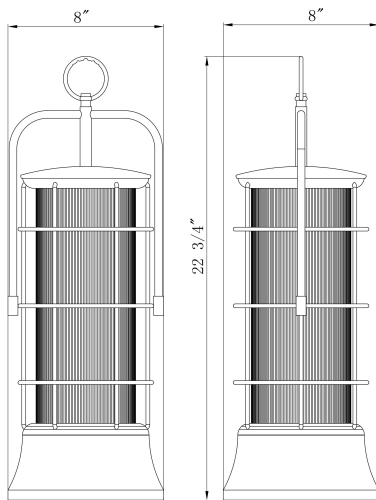

RIVAMAR, 23IN PENDANT

PRODUCT DETAILS

No.	:	44266-011
Product Color	:	GOLD-BLACK MIX
Shade / Accent Colour	:	CLEAR
Shade / Accent Material	:	GLASS
Diameter	:	8"
Height	:	22.75"
Weight	:	6.6LBS
Shade Height	:	16"
Shade Diameter	:	6"

LIGHT SOURCE DETAILS

Number of Bulbs	:	1
Light Source Type	:	T10
Input Voltage	:	120V
Bulb Voltage	:	120V
Socket Type	:	E26
Wattage	:	1 X 60W
Total Wattage	:	60W
Bulb Included	:	NO
Dimmable	:	YES

OPTIONS AVAILABLE

ITEM NO.	FINISH	SHADE
44266-011	GOLD-BLACK MIX	

TECHNICAL DETAILS

Hanging Support Type	:	CHAIN
Hanging Support Length	:	72"
Canopy / Backplate Length	:	5"
Canopy / Backplate Height	:	1"
Canopy / Backplate Width	:	5"
Canopy / Backplate Dia.	:	5"
IP Rating	:	IP44
Location	:	WET
Beam Angle	:	360