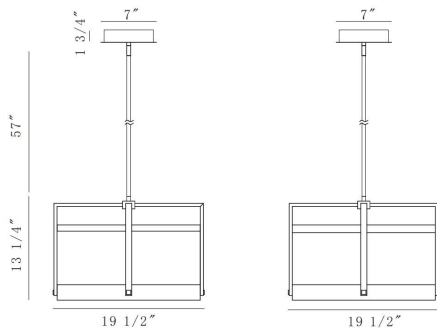

TYE, 20IN INTEGRATED LED PENDANT

PRODUCT DETAILS

No.	:	44256-012
Product Color	:	MATTE BLACK
Shade / Accent Material	:	ACRYLIC
Length	:	19.5"
Width	:	19.5"
Height	:	13.25"

LIGHT SOURCE DETAILS

Light Source Type	:	INTEGRATED LED
Input Voltage	:	120V
Bulb Voltage	:	24V
Socket Type	:	INTEGRATED
Total Wattage	:	55W
Delivered Lumens	:	1020LM
Kelvin	:	3500K
CRI	:	90
Dimmable	:	YES

OPTIONS AVAILABLE

ITEM NO.
44256-012

FINISH
MATTE BLACK

SHADE

TECHNICAL DETAILS

Hanging Support Type	:	ROD
Hanging Support Length	:	57"
Canopy / Backplate Length	:	17"
Canopy / Backplate Height	:	4.75"
Canopy / Backplate Width	:	1"
IP Rating	:	IP22
Location	:	DRY
Beam Angle	:	360