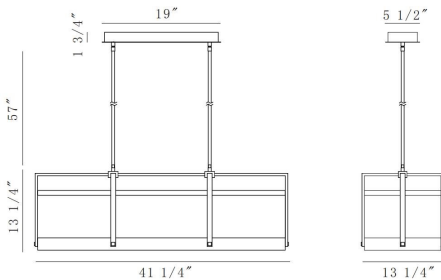

TYE, 41IN INTEGRATED LED LINEAR CHANDELIER

PRODUCT DETAILS

No.	:	44255-015
Product Color	:	MATTE BLACK
Shade / Accent Colour	:	CLEAR
Shade / Accent Material	:	ACRYLIC
Length	:	41.25"
Width	:	13.25"
Height	:	13.25"
Weight	:	22.2LBS

OPTIONS AVAILABLE

ITEM NO.	FINISH	SHADE
44255-015	MATTE BLACK	

TECHNICAL DETAILS

Hanging Support Type	:	ROD
Canopy / Backplate Length	:	17"
Canopy / Backplate Height	:	4.75"
Canopy / Backplate Width	:	1"
IP Rating	:	IP22
Location	:	DRY
Beam Angle	:	360