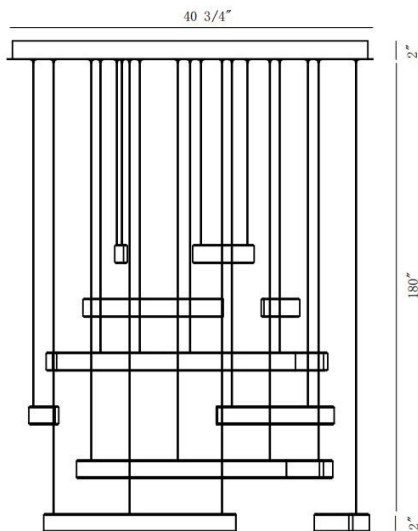

VERDURA, 6-TIERS 18-LIGHT 41IN INTEGRATED LED GRAND CHANDEL

OPTIONS AVAILABLE

ITEM NO.	FINISH	SHADE
43902-019	MATTE BLACK	
43902-038	MATTE GREY	

PRODUCT DETAILS

No.	:	43902-019
Product Color	:	MATTE BLACK
Shade / Accent Colour	:	WHITE
Shade / Accent Material	:	ACRYLIC
Width	:	40.75"
Diameter	:	40.75"
Height	:	2"
Weight	:	72.7LBS

LIGHT SOURCE DETAILS

Number of Bulbs	:	18
Light Source	:	LED
Light Source Type	:	INTEGRATED LED
Input Voltage	:	120V
Bulb Voltage	:	24V
Socket Type	:	INTEGRATED
Wattage	:	18 X 269W
Total Wattage	:	269W
Delivered Lumens	:	3510LM
Kelvin	:	3500K
CRI	:	90
Bulb Included	:	YES
Dimmable	:	YES

TECHNICAL DETAILS

Hanging Support Type	:	WIRE
Canopy / Backplate Height	:	2"
Canopy / Backplate Dia.	:	40.75"
IP Rating	:	IP22
Location	:	DRY
Beam Angle	:	360

PROJECT INFORMATION

 Job Name: Date: Type:

 Comments: