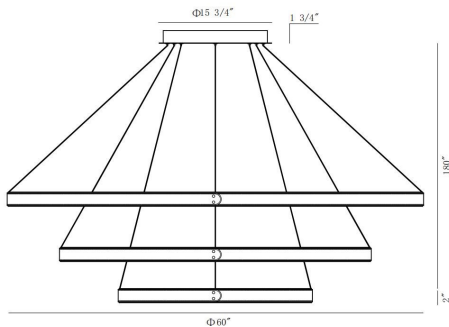

OPTIONS AVAILABLE

ITEM NO.	FINISH	SHADE
43900-015	BLACK	
43900-039	GREY