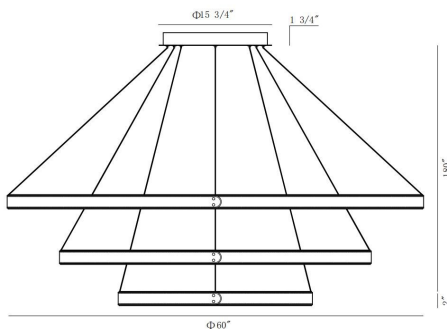

## PRODUCT DETAILS

No.	:	43900-015
Product Color	:	MATTE BLACK
Shade / Accent Colour	:	WHITE
Shade / Accent Material	:	ACRYLIC
Width	:	60"
Diameter	:	60"
Height	:	2"
Weight	:	29.9LBS

## TECHNICAL DETAILS

Hanging Support Type	:	WIRE
Hanging Support Length	:	180"
Canopy / Backplate Height	:	1.75"
Canopy / Backplate Dia.	:	15.75"
IP Rating	:	IP22
Location	:	DRY
Beam Angle	:	360