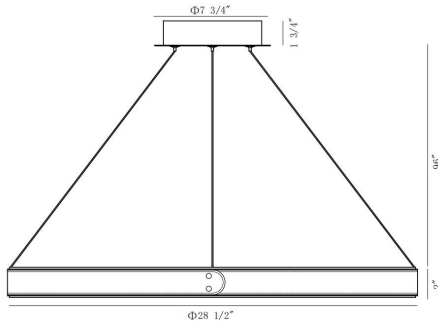

VERDURA, 29IN INTEGRATED LED PENDANT

PRODUCT DETAILS

| | | |
|-------------------------|---|-------------|
| No. | : | 43897-018 |
| Product Color | : | MATTE BLACK |
| Shade / Accent Colour | : | WHITE |
| Shade / Accent Material | : | ACRYLIC |
| Width | : | 28.5" |
| Diameter | : | 28.5" |
| Height | : | 2" |
| Weight | : | 6.3LBS |
| Shade Height | : | 10" |
| Shade Diameter | : | 4" |

OPTIONS AVAILABLE

| ITEM NO. | FINISH | SHADE |
|-----------|-------------|-------|
| 43897-018 | MATTE BLACK | |
| 43897-032 | MATTE GREY | |

TECHNICAL DETAILS

| | | |
|---------------------------|---|-------|
| Hanging Support Type | : | WIRE |
| Canopy / Backplate Height | : | 1.75" |
| Canopy / Backplate Dia. | : | 7.75" |
| IP Rating | : | IP22 |
| Location | : | DRY |
| Beam Angle | : | 360 |