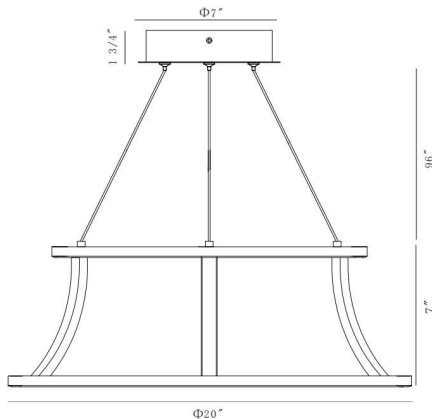

CADOUX, 20IN INTEGRATED LED PENDANT CHANDELIER

PRODUCT DETAILS

No.	:	43885-022
Product Color	:	MATTE GOLD
Shade / Accent Colour	:	WHITE
Shade / Accent Material	:	ACRYLIC
Diameter	:	20"
Height	:	7"
Weight	:	4.9LBS

LIGHT SOURCE DETAILS

Number of Bulbs	:	2
Light Source	:	LED
Light Source Type	:	INTEGRATED LED
Input Voltage	:	120V
Bulb Voltage	:	24V
Socket Type	:	INTEGRATED
Wattage	:	2 X 54W
Total Wattage	:	54W
Delivered Lumens	:	1490LM
Kelvin	:	3000K
CRI	:	90
Bulb Included	:	YES
Dimmable	:	YES

OPTIONS AVAILABLE

ITEM NO.	FINISH	SHADE
43885-015	MATTE BLACK	
43885-022	MATTE GOLD	

TECHNICAL DETAILS

Hanging Support Type	:	WIRE
Canopy / Backplate Height	:	1.75"
Canopy / Backplate Dia.	:	7"
IP Rating	:	IP22
Location	:	DRY
Beam Angle	:	360