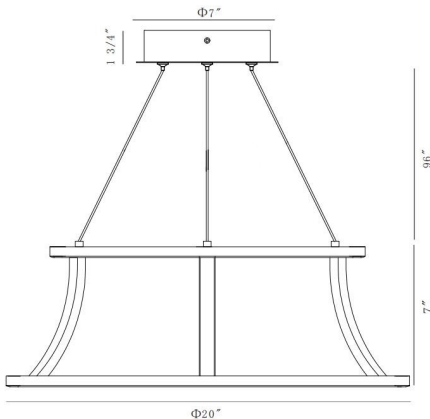

CADOUX, 20IN INTEGRATED LED PENDANT CHANDELIER

PRODUCT DETAILS

No.	:	43885-015
Product Color	:	MATTE BLACK
Shade / Accent Colour	:	WHITE
Shade / Accent Material	:	ACRYLIC
Diameter	:	20"
Height	:	7"
Weight	:	4.9LBS

LIGHT SOURCE DETAILS

Number of Bulbs	:	2
Light Source	:	LED
Light Source Type	:	INTEGRATED LED
Input Voltage	:	120V
Bulb Voltage	:	24V
Socket Type	:	INTEGRATED
Wattage	:	2 X 54W
Total Wattage	:	54W
Delivered Lumens	:	1490LM
Kelvin	:	3000K
CRI	:	90
Bulb Included	:	YES
Dimmable	:	YES

OPTIONS AVAILABLE

ITEM NO.	FINISH	SHADE
43885-015	MATTE BLACK	
43885-022	MATTE GOLD	

TECHNICAL DETAILS

Hanging Support Type	:	WIRE
Canopy / Backplate Height	:	1.75"
Canopy / Backplate Dia.	:	7"
IP Rating	:	IP22
Location	:	DRY
Beam Angle	:	360