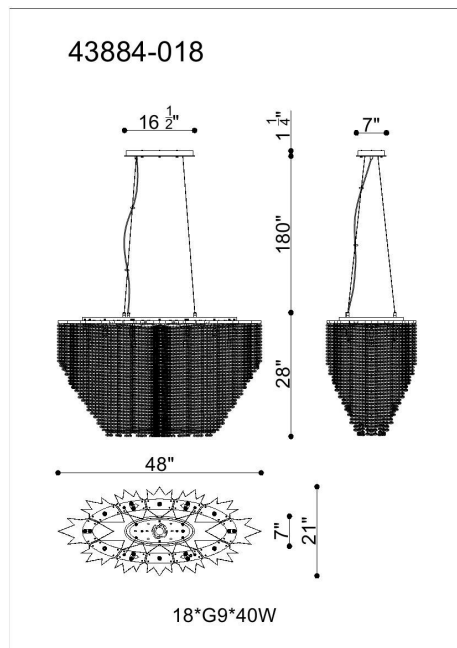

### PRODUCT DETAILS

No.	:	43884-018
Product Color	:	CHROME
Length	:	48"
Width	:	21"
Height	:	28"
Weight	:	66LBS

### LIGHT SOURCE DETAILS

Number of Bulbs	:	9 / 9
Light Source	:	INCANDESCENT / HALOGEN
Light Source Type	:	G9 / GU10
Input Voltage	:	120 / 120V
Bulb Voltage	:	120 / 120V
Socket Type	:	G9 /
Wattage	:	40 / 50W
Total Wattage	:	360 / 500W
Bulb Included	:	NO / NO
Dimmable	:	YES / YES

### TECHNICAL DETAILS

Hanging Support Type	:	WIRE
Hanging Support Length	:	144"
Canopy / Backplate Length	:	16.5"
Canopy / Backplate Height	:	1.25"
Canopy / Backplate Width	:	7"
Location	:	DRY