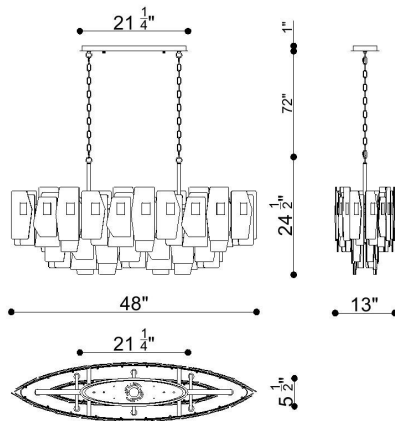

### PRODUCT DETAILS

No.	:	43874-019
Product Color	:	ANTIQUÉ BRASS
Shade / Accent Colour	:	AMBER GLASS
Length	:	48"
Width	:	13"
Height	:	24.25"
Weight	:	70.5LBS

### LIGHT SOURCE DETAILS

Number of Bulbs	:	11
Light Source	:	INCANDESCENT
Light Source Type	:	B10
Input Voltage	:	120V
Bulb Voltage	:	120V
Socket Type	:	E12
Wattage	:	10W
Total Wattage	:	110W
Bulb Included	:	NO
Dimmable	:	YES

### TECHNICAL DETAILS

Hanging Support Type	:	CHAIN
Hanging Support Length	:	72"
Canopy / Backplate Length	:	21.5"
Canopy / Backplate Height	:	1"
Canopy / Backplate Width	:	5.5"
Location	:	DRY

43874-019

11\*E12\*40w