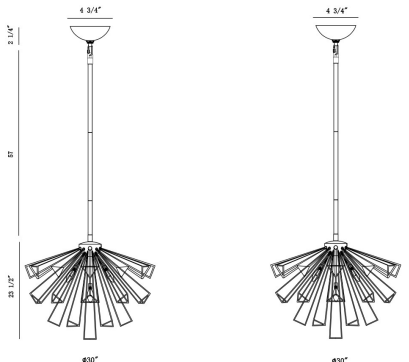

DENDELIO, 13-LIGHT 30IN PENDANT CHANDELIER

PRODUCT DETAILS

No.	:	43863-013
Product Color	:	MATTE BLACK
Diameter	:	30"
Height	:	23.5"

LIGHT SOURCE DETAILS

Number of Bulbs	:	13
Light Source	:	BULB
Light Source Type	:	B10
Input Voltage	:	120V
Bulb Voltage	:	120V
Socket Type	:	E12
Wattage	:	40W
Total Wattage	:	520W
Bulb Included	:	NO
Dimmable	:	YES

OPTIONS AVAILABLE

ITEM NO.	FINISH	SHADE
43863-013	MATTE BLACK	
43863-027	MATTE GOLD	

TECHNICAL DETAILS

Hanging Support Type	:	ROD
Hanging Support Length	:	57"
Canopy / Backplate Height	:	2.25"
Canopy / Backplate Dia.	:	6"
IP Rating	:	IP22
Location	:	DRY
Beam Angle	:	360