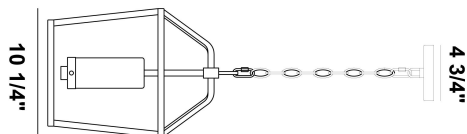

BASTILLE, 4 LT ISLAND CHANDELIER

PRODUCT DETAILS

No.	:	42740-018
Product Color	:	SATIN BLACK
Product Material	:	POWDER COATING OVER GALVANIZED STEEL
Shade / Accent Material	:	GLASS
Length	:	34.25"
Width	:	10.25"
Height	:	14.75"
Weight	:	19.5LBS

ITEM NO.	FINISH	SHADE
42740-018	SATIN BLACK	CLEAR GLASS

14 3/4" 72" 3/4"

TECHNICAL DETAILS

Hanging Support Length	:	72"
Canopy / Backplate Length	:	13.75"
Canopy / Backplate Height	:	1"
Canopy / Backplate Width	:	4.75"
Location	:	WET
Approval	:	