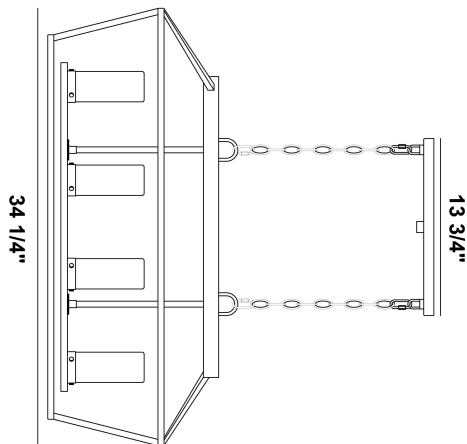

BASTILLE, 4 LT ISLAND CHANDELIER

PRODUCT DETAILS

No.	:	42740-018
Product Color	:	SATIN BLACK
Product Material	:	POWDER COATING OVER GALVANIZED STEEL
Shade / Accent Material	:	GLASS
Length	:	34.25"
Width	:	10.25"
Height	:	14.75"
Weight	:	19.5LBS

LIGHT SOURCE DETAILS

Number of Bulbs	:	4
Light Source Type	:	B10
Input Voltage	:	120V
Bulb Voltage	:	120V
Socket Type	:	E12
Wattage	:	60W
Total Wattage	:	240W
Bulb Included	:	NO
Dimmable	:	YES

OPTIONS AVAILABLE

ITEM NO.	FINISH	SHADE
42740-018	SATIN BLACK	CLEAR GLASS

14 3/4" 72" 3/4"

TECHNICAL DETAILS

Hanging Support Length	:	72"
Canopy / Backplate Length	:	13.75"
Canopy / Backplate Height	:	1"
Canopy / Backplate Width	:	4.75"
Location	:	WET
Approval	:	