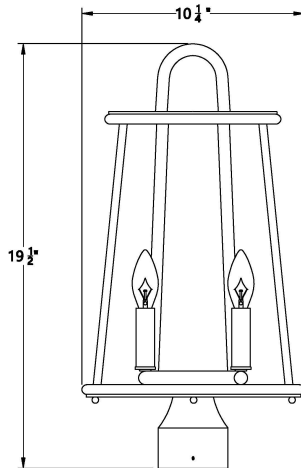

OPTIONS AVAILABLE

ITEM NO.	FINISH	SHADE
42723-011	SATIN BLACK	CLEAR GLASS

42723