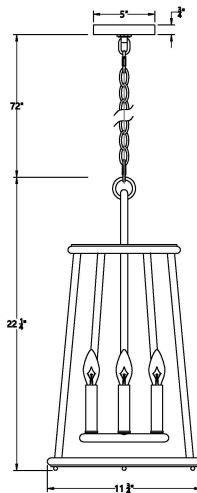

### PRODUCT DETAILS

No.	:	42722-014
Product Color	:	SATIN BLACK
Product Material	:	POWDER COATING OVER GALVANIZED STEEL
Shade / Accent Material	:	GLASS
Diameter	:	11.75"
Height	:	22.25"

### LIGHT SOURCE DETAILS

Number of Bulbs	:	6
Light Source Type	:	B10
Input Voltage	:	120V
Bulb Voltage	:	120V
Socket Type	:	E12
Wattage	:	60W
Total Wattage	:	360W
Bulb Included	:	NO
Dimmable	:	YES

### TECHNICAL DETAILS

Canopy / Backplate Dia.	:	5"
Location	:	WET
Approval	:	

**42722**