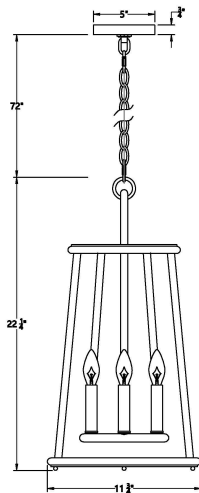

DAULLE, 6 LT PENDANT

PRODUCT DETAILS

No.	:	42722-014
Product Color	:	SATIN BLACK
Product Material	:	POWDER COATING OVER GALVANIZED STEEL
Shade / Accent Material	:	GLASS
Diameter	:	11.75"
Height	:	22.25"

LIGHT SOURCE DETAILS

Number of Bulbs	:	6
Light Source Type	:	B10
Input Voltage	:	120V
Bulb Voltage	:	120V
Socket Type	:	E12
Wattage	:	6 X 60W
Total Wattage	:	360W
Bulb Included	:	NO
Dimmable	:	YES

OPTIONS AVAILABLE

ITEM NO.	FINISH	SHADE
42722-014	SATIN BLACK	CLEAR GLASS

TECHNICAL DETAILS

Canopy / Backplate Dia.	:	5"
Location	:	WET
Approval	:	

42722

PROJECT INFORMATION

Job Name: Date: Type:

Comments: