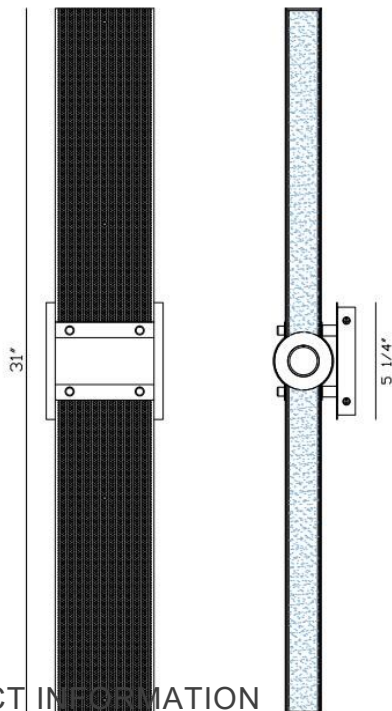

ADMIRAL, 31IN INTEGRATED LED WALL SCONCE

PRODUCT DETAILS

No.	:	42711-018
Product Color	:	GOLD-BLACK MIX
Product Material	:	IRON + ALUMINUM
Shade / Accent Colour	:	WHITE
Shade / Accent Material	:	ACRYLIC
Length	:	5.25"
Width	:	5.25"
Height	:	31"
Ext	:	3.75"

LIGHT SOURCE DETAILS

Light Source Type	:	INTEGRATED LED
Input Voltage	:	120V
Bulb Voltage	:	120V
Socket Type	:	INTEGRATED
Total Wattage	:	60W
Delivered Lumens	:	780LM
Kelvin	:	3000K
CRI	:	90
Dimmable	:	YES

OPTIONS AVAILABLE

ITEM NO.	FINISH	SHADE
42711-018	GOLD-BLACK MIX	WHITE PC

TECHNICAL DETAILS

Hanging Support Type	:	J-BOX
Canopy / Backplate Length	:	5"
Canopy / Backplate Height	:	5"
Canopy / Backplate Width	:	1.5"
IP Rating	:	IP44
Location	:	WET
Approval	:	
Beam Angle	:	360