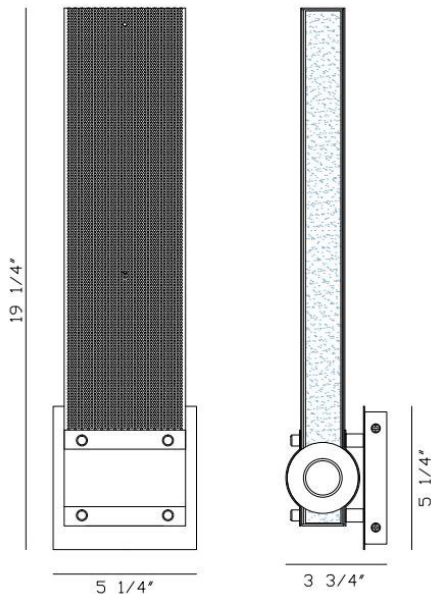

ADMIRAL, LED OUTDOOR WALL SCONCE

PRODUCT DETAILS

No.	:	42710-011
Product Color	:	BLACK + GOLD
Product Material	:	IRON + ALUMINUM
Shade / Accent Colour	:	WHITE PC
Shade / Accent Material	:	PC
Width	:	5.25"
Height	:	19.25"
Ext	:	3.75"

LIGHT SOURCE DETAILS

Light Source Type	:	INTEGRATED LED
Input Voltage	:	120V
Bulb Voltage	:	120V
Socket Type	:	LED
Total Wattage	:	30W
Initial Lumens	:	340LM
Kelvin	:	3000K
CRI	:	90
Dimmable	:	YES

OPTIONS AVAILABLE

ITEM NO.
42710-011

FINISH
BLACK + GOLD

SHADE
WHITE PC

TECHNICAL DETAILS

Canopy / Backplate Length	:	5.25"
Canopy / Backplate Height	:	1.25"
Canopy / Backplate Width	:	5.25"
Location	:	WET
Approval	:	

PROJECT INFORMATION