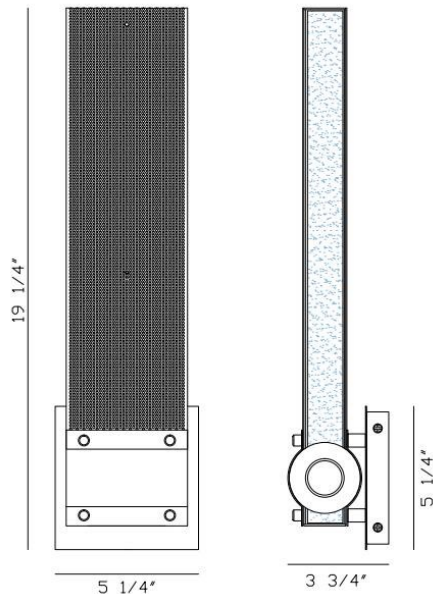

ADMIRAL, 19IN INTEGRATED LED WALL SCONCE

PRODUCT DETAILS

No.	:	42710-011
Product Color	:	GOLD-BLACK MIX
Product Material	:	IRON + ALUMINUM
Shade / Accent Colour	:	WHITE
Shade / Accent Material	:	ACRYLIC
Length	:	5.25"
Width	:	5.25"
Height	:	19.25"
Ext	:	3.75"

LIGHT SOURCE DETAILS

Light Source Type	:	INTEGRATED LED
Input Voltage	:	120V
Bulb Voltage	:	120V
Socket Type	:	INTEGRATED
Total Wattage	:	30W
Delivered Lumens	:	340LM
Kelvin	:	3000K
CRI	:	90
Dimmable	:	YES

OPTIONS AVAILABLE

ITEM NO.	FINISH	SHADE
42710-011	GOLD-BLACK MIX	WHITE PC

TECHNICAL DETAILS

Hanging Support Type	:	J-BOX
Canopy / Backplate Length	:	5"
Canopy / Backplate Height	:	5"
Canopy / Backplate Width	:	1.5"
IP Rating	:	IP44
Location	:	WET
Approval	:	
Beam Angle	:	360