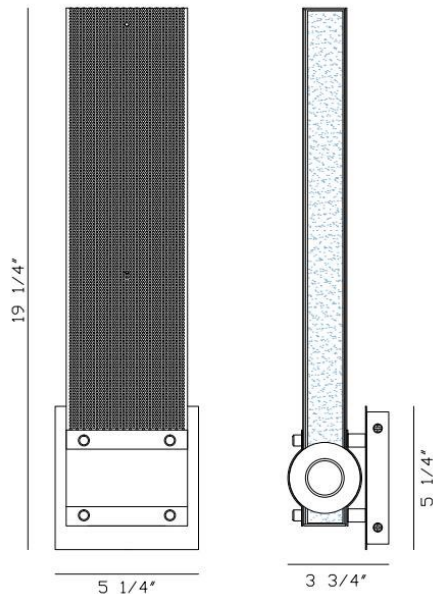

ADMIRAL, 19IN INTEGRATED LED WALL SCONCE

PRODUCT DETAILS

No.	:	42710-011
Product Color	:	GOLD-BLACK MIX
Product Material	:	IRON + ALUMINUM
Shade / Accent Colour	:	WHITE
Shade / Accent Material	:	ACRYLIC
Length	:	5.25"
Width	:	5.25"
Height	:	19.25"
Ext	:	3.75"
Weight	:	4.5LBS

LIGHT SOURCE DETAILS

Number of Bulbs	:	1
Light Source	:	LED
Light Source Type	:	INTEGRATED LED
Input Voltage	:	120V
Bulb Voltage	:	120V
Socket Type	:	INTEGRATED
Wattage	:	1 X 30W
Total Wattage	:	30W
Delivered Lumens	:	1350LM
Kelvin	:	3000K
CRI	:	90
Bulb Included	:	YES
Dimmable	:	YES

OPTIONS AVAILABLE

ITEM NO.	FINISH	SHADE
42710-011	GOLD-BLACK MIX	WHITE PC

TECHNICAL DETAILS

Hanging Support Type	:	J-BOX
Canopy / Backplate Length	:	5"
Canopy / Backplate Height	:	5"
Canopy / Backplate Width	:	1.5"
IP Rating	:	IP44
Location	:	WET
Approval	:	
Beam Angle	:	360