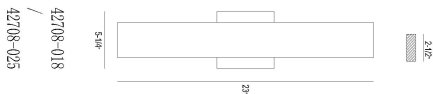

OPTIONS AVAILABLE

ITEM NO.	FINISH	SHADE
42708-018	POWDER COAT BLACK	
42708-025	SILVER	

TECHNICAL DETAILS

Hanging Support Type	:	J-BOX
Canopy / Backplate Length	:	5.25"
Canopy / Backplate Height	:	2.25"
Canopy / Backplate Width	:	5.25"
Canopy / Backplate Dia.	:	6"
Driver	:	NOVBO
IP Rating	:	IP44
Location	:	WET
Approval	:	
Beam Angle	:	360