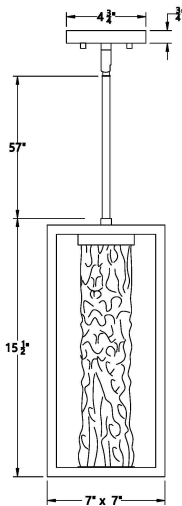

LIGHT SOURCE DETAILS

Light Source Type	:	INTEGRATED LED
Input Voltage	:	120V
Bulb Voltage	:	120V
Socket Type	:	LED
Total Wattage	:	12W
Initial Lumens	:	280LM
Kelvin	:	3000K
CRI	:	80
Dimmable	:	YES

OPTIONS AVAILABLE

ITEM NO.	FINISH	SHADE
42702-016	SATIN BLACK	TEXTURED GLASS

TECHNICAL DETAILS

Hanging Support Length	:	57"
Canopy / Backplate Length	:	4.75"
Canopy / Backplate Width	:	4.75"
Location	:	WET
Approval	:	

42702