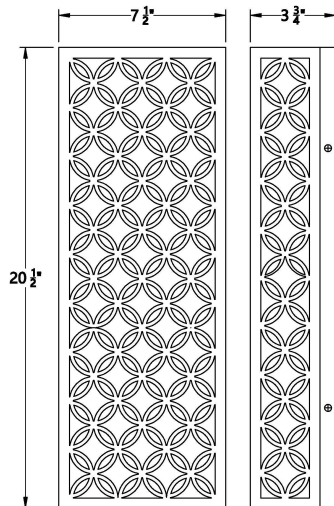

### PRODUCT DETAILS

No.	:	42699-026
Product Color	:	AGED SILVER
Product Material	:	POWDER COATING OVER GALVANIZED STEEL
Shade / Accent Material	:	GLASS
Width	:	7.5"
Height	:	20.5"
Ext	:	3.75"

### TECHNICAL DETAILS

Canopy / Backplate Length	:	20.5"
Canopy / Backplate Width	:	7.5"
Location	:	WET
Approval	:	

**42699**