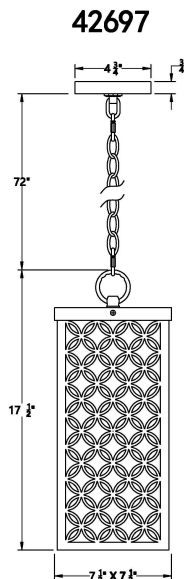

### PRODUCT DETAILS

No.	:	42697-021
Product Color	:	AGED SILVER
Product Material	:	POWDER COATING OVER GALVANIZED STEEL
Shade / Accent Colour	:	WHITE GLASS
Shade / Accent Material	:	GLASS
Length	:	7.5"
Width	:	7.5"
Diameter	:	7.5"
Height	:	17.5"

### LIGHT SOURCE DETAILS

Light Source Type	:	INTEGRATED LED
Input Voltage	:	120V
Bulb Voltage	:	120V
Socket Type	:	LED
Total Wattage	:	37W
Initial Lumens	:	1100LM
Kelvin	:	3000K
CRI	:	90
Dimmable	:	YES

### TECHNICAL DETAILS

Hanging Support Length	:	72"
Canopy / Backplate Length	:	4.75"
Canopy / Backplate Width	:	4.75"
Location	:	WET
Approval	:	