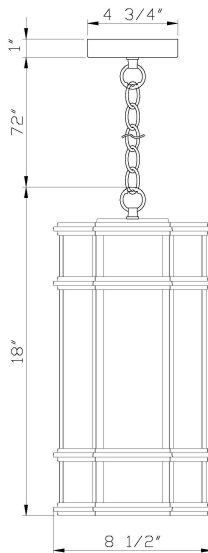

MONTE, LED PENDANT

PRODUCT DETAILS

No.	:	42691-013
Product Color	:	SATIN BLACK
Product Material	:	DIE CAST ALUMINUM WITH WHITE GLASS PANEL
Shade / Accent Material	:	GLASS
Width	:	8.5"
Height	:	18"

LIGHT SOURCE DETAILS

OPTIONS AVAILABLE

ITEM NO.	FINISH	SHADE
42691-013	SATIN BLACK	WHITE GLASS

TECHNICAL DETAILS

Hanging Support Length	:	72"
Canopy / Backplate Height	:	0.75"
Canopy / Backplate Dia.	:	4.75"
Location	:	WET
Approval	:	