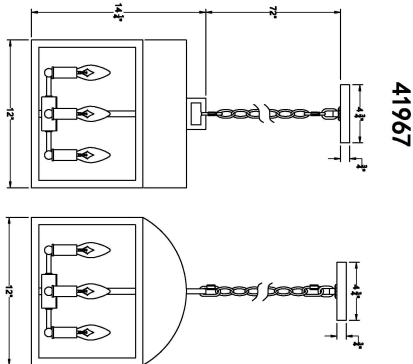

LIGHT SOURCE DETAILS

Number of Bulbs	:	4
Light Source Type	:	B10
Input Voltage	:	120V
Bulb Voltage	:	120V
Socket Type	:	E12
Wattage	:	60W
Total Wattage	:	240W
Bulb Included	:	NO
Dimmable	:	NO

OPTIONS AVAILABLE

ITEM NO.	FINISH	SHADE
41967-010	SATIN BLACK	CLEAR GLASS

TECHNICAL DETAILS

Hanging Support Length	:	72"
Canopy / Backplate Length	:	4.75"
Canopy / Backplate Width	:	4.75"
Location	:	WET
Approval	:	

PROJECT INFORMATION