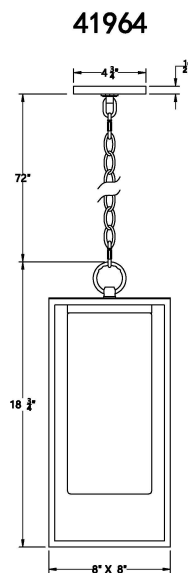

### PRODUCT DETAILS

No.	:	41964-019
Product Color	:	POWDER COAT BLACK
Product Material	:	POWDER COATING OVER GALVANIZED STEEL
Shade / Accent Colour	:	OPAL WHITE GLASS
Shade / Accent Material	:	GLASS
Length	:	8"
Width	:	8"
Height	:	18.75"
Shade Height	:	12"
Shade Diameter	:	6.5"

### LIGHT SOURCE DETAILS

Number of Bulbs	:	1
Light Source Type	:	T10
Input Voltage	:	120V
Bulb Voltage	:	120V
Socket Type	:	E26
Wattage	:	60W
Total Wattage	:	60W
Bulb Included	:	NO
Dimmable	:	NO

### TECHNICAL DETAILS

Hanging Support Type	:	CHAIN
Hanging Support Length	:	72"
Canopy / Backplate Length	:	4.75"
Canopy / Backplate Height	:	1"
Canopy / Backplate Width	:	4.75"
IP Rating	:	IP44
Location	:	WET
Approval	:	
Beam Angle	:	360