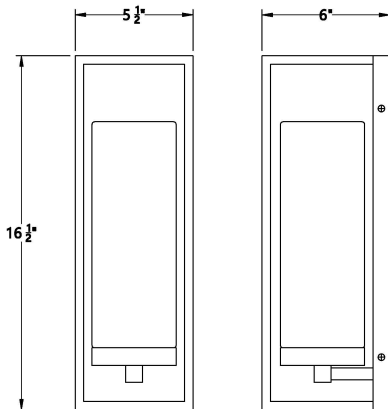

### PRODUCT DETAILS

No.	:	41962-015
Product Color	:	SATIN BLACK
Product Material	:	POWDER COATING OVER GALVANIZED STEEL
Shade / Accent Colour	:	OPAL WHITE GLASS
Shade / Accent Material	:	GLASS
Width	:	5.5"
Height	:	16.5"
Ext	:	6"
Weight	:	4.5LBS

### TECHNICAL DETAILS

Canopy / Backplate Length	:	16.5"
Canopy / Backplate Width	:	5.5"
Location	:	WET
Approval	:	

**41962**