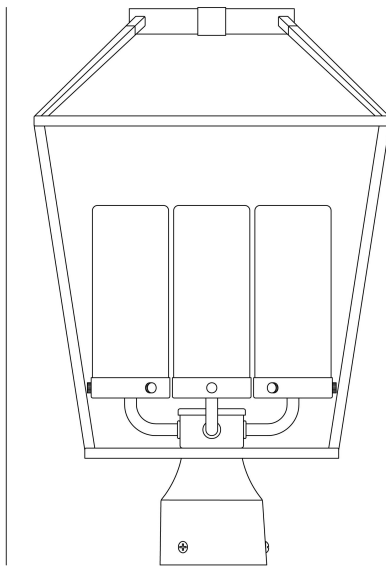

BASTILLE, 4 LT POST LIGHT

PRODUCT DETAILS

| | | |
|-------------------------|---|--------------------------------------|
| No. | : | 41959-015 |
| Product Color | : | SATIN BLACK |
| Product Material | : | POWDER COATING OVER GALVANIZED STEEL |
| Shade / Accent Material | : | GLASS |
| Length | : | 11" |
| Width | : | 11" |
| Height | : | 17.5" |
| Weight | : | 6LBS |

OPTIONS AVAILABLE

ITEM NO.
41959-015

FINISH
SATIN BLACK

SHADE
CLEAR GLASS

TECHNICAL DETAILS

| | | |
|---------------------------|---|---|
| Canopy / Backplate Height | : | 0.5" |
| Location | : | WET |
| Approval | : |  |

17 1/2"

11"x11"

PROJECT INFORMATION

Job Name:

Date:

Type:

Comments: