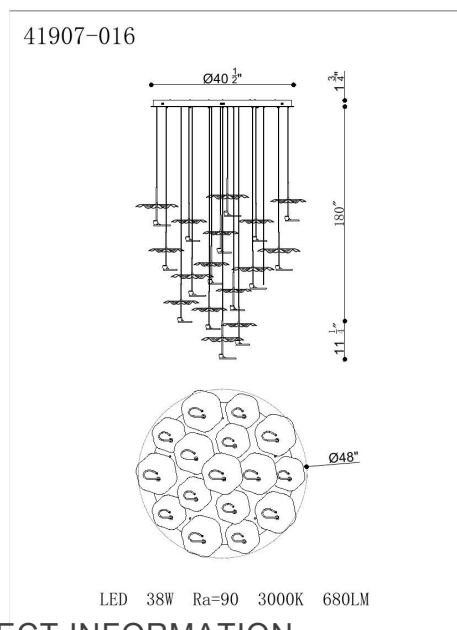

## PRODUCT DETAILS

No.	:	41907-016
Product Color	:	OIL RUBBED BRONZE
Shade / Accent Colour	:	BRONZE
Shade / Accent Material	:	STEEL
Diameter	:	48"
Height	:	11.25"
Weight	:	83LBS
Shade Height	:	6.5"
Shade Diameter	:	3.5"

## LIGHT SOURCE DETAILS

Light Source Type	:	INTEGRATED LED
Input Voltage	:	120V
Bulb Voltage	:	120V
Socket Type	:	INTEGRATED
Total Wattage	:	38W
Delivered Lumens	:	680LM
Kelvin	:	3000K
CRI	:	90
Dimmable	:	YES

## TECHNICAL DETAILS

Hanging Support Type	:	WIRE
Hanging Support Length	:	180"
Canopy / Backplate Height	:	1.5"
Canopy / Backplate Dia.	:	40.5"
IP Rating	:	IP22
Location	:	DRY
Beam Angle	:	360