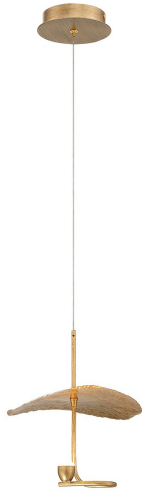

LAGATTO, 1-LIGHT PENDANT

PRODUCT DETAILS

No.	:	41906-019
Product Color	:	BRONZE
Diameter	:	10"
Height	:	10.75"

LIGHT SOURCE DETAILS

Light Source Type	:	INTEGRATED LED
Input Voltage	:	120V
Bulb Voltage	:	120V
Socket Type	:	LED
Total Wattage	:	3W
Delivered Lumens	:	70LM
Kelvin	:	3000K
CRI	:	90+
Dimmable	:	YES

TECHNICAL DETAILS

Hanging Support Type	:	WIRE
Hanging Support Length	:	72"
Canopy / Backplate Height	:	1.5"
Canopy / Backplate Dia.	:	5.5"
Location	:	DRY
Title 24	:	YES

OPTIONS AVAILABLE

ITEM NO.	FINISH	SHADE
41906-019	BRONZE	