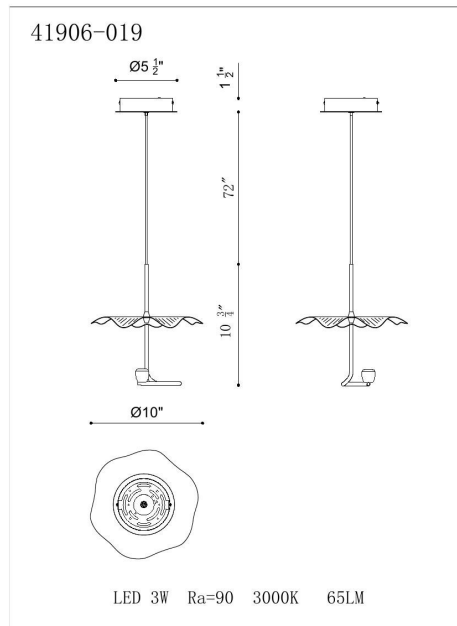

LAGATTO, 1-LIGHT PENDANT

PRODUCT DETAILS

No.	:	41906-019
Product Color	:	BRONZE
Diameter	:	10"
Height	:	10.75"

LIGHT SOURCE DETAILS

Light Source Type	:	INTEGRATED LED
Input Voltage	:	120V
Bulb Voltage	:	120V
Socket Type	:	LED
Total Wattage	:	3W
Delivered Lumens	:	70LM
Kelvin	:	3000K
CRI	:	90+
Dimmable	:	YES

TECHNICAL DETAILS

Hanging Support Type	:	WIRE
Hanging Support Length	:	72"
Canopy / Backplate Height	:	1.5"
Canopy / Backplate Dia.	:	5.5"
Location	:	DRY
Title 24	:	YES

OPTIONS AVAILABLE

ITEM NO.	FINISH	SHADE
41906-019	BRONZE	