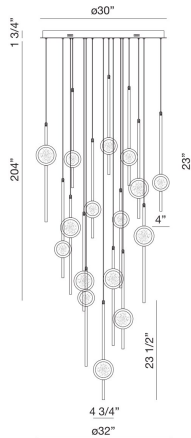

## BARLETTA, 16 LT LED CHANDELIER

### PRODUCT DETAILS

No.	:	39465-030
Product Color	:	BLACK ANODIZED ALUMINUM
Product Material	:	ALUMINUM
Shade / Accent Colour	:	BRASS
Shade / Accent Material	:	ALUMINUM
Diameter	:	32"
Height	:	23.5"
Weight	:	77.8LBS

### LIGHT SOURCE DETAILS

Light Source Type	:	INTEGRATED LED
Input Voltage	:	120V
Bulb Voltage	:	120V
Socket Type	:	LED
Total Wattage	:	90W
Delivered Lumens	:	3800LM
Kelvin	:	3500K
CRI	:	90
Dimmable	:	YES

### TECHNICAL DETAILS

Hanging Support Type	:	WIRE
Hanging Support Length	:	204"
Canopy / Backplate Height	:	1.75"
Canopy / Backplate Dia.	:	30"