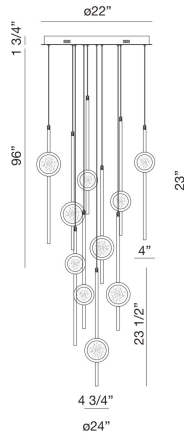

### PRODUCT DETAILS

No.	:	39464-033
Product Color	:	BLACK ANODIZED ALUMINUM
Product Material	:	ALUMINUM
Shade / Accent Colour	:	BRASS
Shade / Accent Material	:	ALUMINUM
Diameter	:	24"
Height	:	23.5"
Weight	:	45LBS

### LIGHT SOURCE DETAILS

Light Source Type	:	INTEGRATED LED
Input Voltage	:	120V
Bulb Voltage	:	120V
Socket Type	:	LED
Total Wattage	:	57W
Delivered Lumens	:	2300LM
Kelvin	:	3500K
CRI	:	90
Dimmable	:	YES

### TECHNICAL DETAILS

Hanging Support Type	:	WIRE
Hanging Support Length	:	96"
Canopy / Backplate Height	:	1.75"
Canopy / Backplate Dia.	:	22"