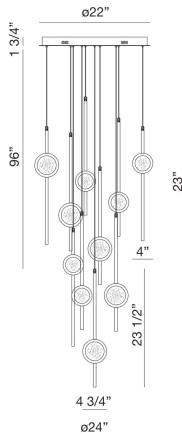

BARLETTA, 10 LT LED CHANDELIER

PRODUCT DETAILS

No.	:	39464-026
Product Color	:	BRASS ANODIZED ALUMINUM
Product Material	:	ALUMINUM
Shade / Accent Colour	:	BRASS
Shade / Accent Material	:	ALUMINUM
Diameter	:	24"
Height	:	23.5"
Weight	:	45lbs

LIGHT SOURCE DETAILS

Light Source Type	:	INTEGRATED LED
Input Voltage	:	120V
Bulb Voltage	:	120V
Socket Type	:	LED
Total Wattage	:	57W
Total Lumen	:	2300lm
Kelvin	:	3500K
CRI	:	90
Dimmable	:	Yes

Options Available

ITEM NO.	FINISH	SHADE
39464-019	BLACK ANODIZED ALUMINUM	BLACK
39464-026	BRASS ANODIZED ALUMINUM	BRASS
39464-033	BLACK ANODIZED ALUMINUM	BRASS

TECHNICAL DETAILS

Hanging Support Type	:	WIRE
Hanging Support Length	:	96"
Canopy / Backplate Height	:	1.75"
Canopy / Backplate Dia.	:	22"