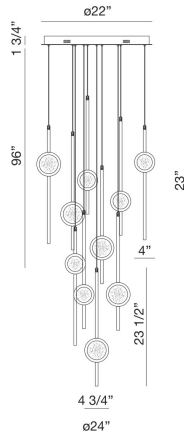

### PRODUCT DETAILS

|                         |   |                         |
|-------------------------|---|-------------------------|
| No.                     | : | 39464-019               |
| Product Color           | : | BLACK ANODIZED ALUMINUM |
| Product Material        | : | ALUMINUM                |
| Shade / Accent Colour   | : | BLACK                   |
| Shade / Accent Material | : | ALUMINUM                |
| Diameter                | : | 24"                     |
| Height                  | : | 23.5"                   |
| Weight                  | : | 45LBS                   |

### LIGHT SOURCE DETAILS

|                   |   |                |
|-------------------|---|----------------|
| Light Source Type | : | INTEGRATED LED |
| Input Voltage     | : | 120V           |
| Bulb Voltage      | : | 120V           |
| Socket Type       | : | LED            |
| Total Wattage     | : | 57W            |
| Delivered Lumens  | : | 2300LM         |
| Kelvin            | : | 3500K          |
| CRI               | : | 90             |
| Dimmable          | : | YES            |

### TECHNICAL DETAILS

|                           |   |       |
|---------------------------|---|-------|
| Hanging Support Type      | : | WIRE  |
| Hanging Support Length    | : | 96"   |
| Canopy / Backplate Height | : | 1.75" |
| Canopy / Backplate Dia.   | : | 22"   |