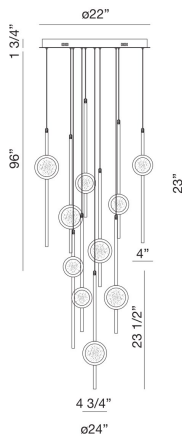

BARLETTA, 10-LIGHT 24IN INTEGRATED LED MULTI DROP CHANDELIER

PRODUCT DETAILS

No.	:	39464-019
Product Color	:	ANODIZED BLACK
Product Material	:	ALUMINUM
Shade / Accent Colour	:	CLEAR
Shade / Accent Material	:	GLASS
Diameter	:	24"
Height	:	23.5"
Weight	:	45LBS

LIGHT SOURCE DETAILS

Number of Bulbs	:	10
Light Source	:	LED
Light Source Type	:	INTEGRATED LED
Input Voltage	:	120V
Bulb Voltage	:	120V
Socket Type	:	INTEGRATED
Wattage	:	10 X 5.6W
Total Wattage	:	57W
Delivered Lumens	:	2300LM
Kelvin	:	3500K
CRI	:	90
Bulb Included	:	YES
Dimmable	:	YES

OPTIONS AVAILABLE

ITEM NO.	FINISH	SHADE
39464-019	ANODIZED BLACK	BLACK
39464-026	GOLD	BRASS
39464-033	GOLD-BLACK MIX	BRASS

TECHNICAL DETAILS

Hanging Support Type	:	WIRE
Canopy / Backplate Length	:	17"
Canopy / Backplate Height	:	1.5"
Canopy / Backplate Width	:	6.25"
Canopy / Backplate Dia.	:	22"
IP Rating	:	IP22
Beam Angle	:	360