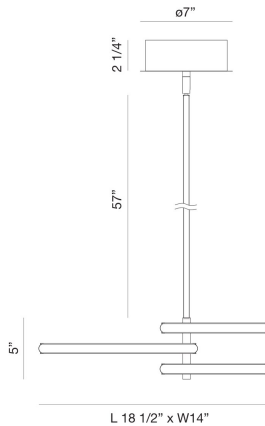

### PRODUCT DETAILS

No.	:	39419-019
Product Color	:	MATTE BLACK
Shade / Accent Colour	:	BLACK
Length	:	17.75"
Width	:	13.75"
Height	:	4.75"
Weight	:	6.2lbs

### TECHNICAL DETAILS

Hanging Support Type	:	ROD
Hanging Support Length	:	57"
Canopy / Backplate Height	:	2.5"
Canopy / Backplate Dia.	:	7"