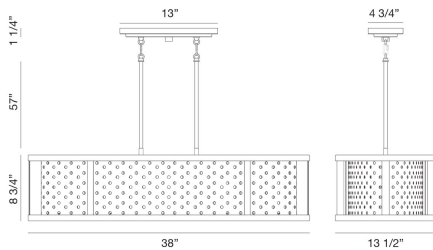

### PRODUCT DETAILS

No.	:	39417-022
Product Color	:	GOLD
Shade / Accent Colour	:	GOLD
Length	:	38"
Width	:	13.5"
Height	:	9"
Weight	:	32LBS

### TECHNICAL DETAILS

Hanging Support Type	:	ROD
Hanging Support Length	:	57"
Canopy / Backplate Length	:	13"
Canopy / Backplate Height	:	1.25"
Canopy / Backplate Width	:	4.75"
IP Rating	:	IP20