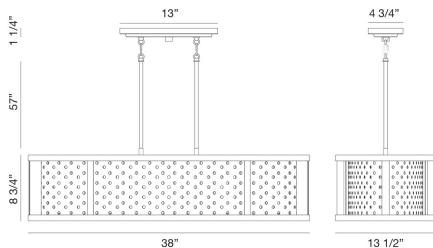

GRADO, 5 LT ISLAND PENDANT

PRODUCT DETAILS

No.	:	39417-022
Product Color	:	GOLD
Shade / Accent Colour	:	GOLD
Length	:	38"
Width	:	13.5"
Height	:	9"
Weight	:	32LBS

LIGHT SOURCE DETAILS

Number of Bulbs	:	5
Light Source	:	BULB
Light Source Type	:	B10
Input Voltage	:	120V
Bulb Voltage	:	120V
Socket Type	:	E12
Wattage	:	5 X 60W
Total Wattage	:	300W
Bulb Included	:	NO
Dimmable	:	YES

OPTIONS AVAILABLE

ITEM NO.	FINISH	SHADE
39417-015	CHROME	CHROME
39417-022	GOLD	GOLD

TECHNICAL DETAILS

Hanging Support Type	:	ROD
Hanging Support Length	:	57"
Canopy / Backplate Length	:	13"
Canopy / Backplate Height	:	1.25"
Canopy / Backplate Width	:	4.75"
IP Rating	:	IP20