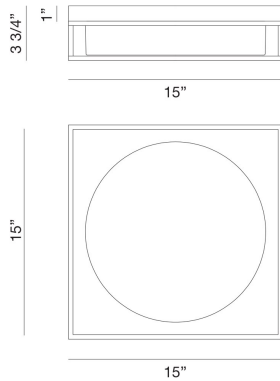

ROVER, LG LED FLUSHMOUNT

PRODUCT DETAILS

No.	:	39333-032
Product Color	:	BLACK
Shade / Accent Colour	:	BLACK
Length	:	15"
Width	:	15"
Height	:	4"
Weight	:	12LBS

LIGHT SOURCE DETAILS

Light Source Type	:	INTEGRATED LED
Input Voltage	:	120V
Bulb Voltage	:	120V
Socket Type	:	LED
Total Wattage	:	32W
Delivered Lumens	:	2400LM
Kelvin	:	3000K
CRI	:	90
Dimmable	:	YES

OPTIONS AVAILABLE

ITEM NO.	FINISH	SHADE
39333-018	SOFT GOLD	GOLD
39333-025	CHROME	CHROME
39333-032	BLACK	BLACK

TECHNICAL DETAILS

Canopy / Backplate Length	:	15"
Canopy / Backplate Height	:	1"
Canopy / Backplate Width	:	15"
IP Rating	:	IP20