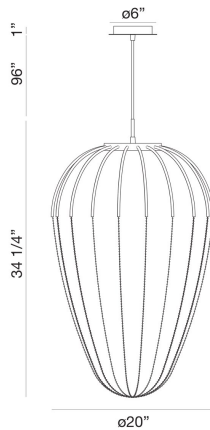

FRUSTA, 5 LT LED PENDANT

PRODUCT DETAILS

No.	:	39327-024
Product Color	:	BLACK
Shade / Accent Colour	:	BLACK
Diameter	:	20"
Height	:	34.5"
Weight	:	11LBS

LIGHT SOURCE DETAILS

Light Source Type	:	INTEGRATED LED
Input Voltage	:	120V
Bulb Voltage	:	120V
Socket Type	:	LED
Total Wattage	:	22.5W
Delivered Lumens	:	400LM
Kelvin	:	3000K
CRI	:	90
Dimmable	:	YES

OPTIONS AVAILABLE

ITEM NO.	FINISH	SHADE
39327-024	BLACK	BLACK

TECHNICAL DETAILS

Hanging Support Type	:	WIRE
Hanging Support Length	:	72"
Canopy / Backplate Height	:	1"
Canopy / Backplate Dia.	:	6"
IP Rating	:	IP20