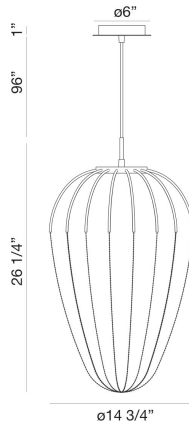

FRUSTA, 3 LT LED PENDANT

PRODUCT DETAILS

No.	:	39326-027
Product Color	:	BLACK
Shade / Accent Colour	:	BLACK
Diameter	:	14.75"
Height	:	27"
Weight	:	7.7lbs

LIGHT SOURCE DETAILS

Number of Bulbs	:	0
Light Source	:	LED
Light Source Type	:	LED
Input Voltage	:	120V
Bulb Voltage	:	120V
Socket Type	:	LED
Total Wattage	:	13.5W
Delivered Lumens	:	360lm
Kelvin	:	3000K
CRI	:	90
Bulb Included	:	Yes
Dimmable	:	Yes

OPTIONS AVAILABLE

ITEM NO.	FINISH	SHADE
39326-010	GOLD	GOLD
39326-027	BLACK	BLACK

TECHNICAL DETAILS

Hanging Support Type	:	WIRE
Hanging Support Length	:	72"
Canopy / Backplate Height	:	1"
Canopy / Backplate Dia.	:	6"