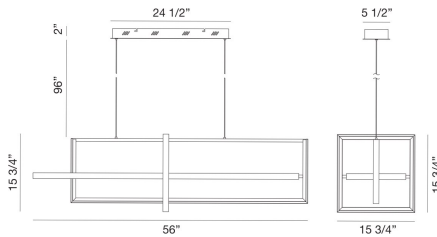

BORDO, 3-LIGHT 56IN INTEGRATED LED GRAND CHANDELIER

PRODUCT DETAILS

No.	:	39324-016
Product Color	:	MATTE BLACK
Shade / Accent Colour	:	WHITE
Shade / Accent Material	:	ACRYLIC
Length	:	56"
Width	:	15.75"
Height	:	15.75"
Weight	:	21.5LBS

LIGHT SOURCE DETAILS

Number of Bulbs	:	3
Light Source	:	LED
Light Source Type	:	INTEGRATED LED
Input Voltage	:	120V
Bulb Voltage	:	24V
Socket Type	:	INTEGRATED
Total Wattage	:	137W
Delivered Lumens	:	7700LM
Kelvin	:	3000K
CRI	:	90
Bulb Included	:	YES
Dimmable	:	YES

OPTIONS AVAILABLE

ITEM NO.	FINISH	SHADE
39324-016	MATTE BLACK	BLACK
39324-023	SATIN GOLD PAINT	GOLD

TECHNICAL DETAILS

Hanging Support Type	:	AIRCRAFT CABLE
Canopy / Backplate Length	:	24.5"
Canopy / Backplate Height	:	2"
Canopy / Backplate Width	:	5.5"
IP Rating	:	IP22
Title 24	:	YES
Beam Angle	:	360